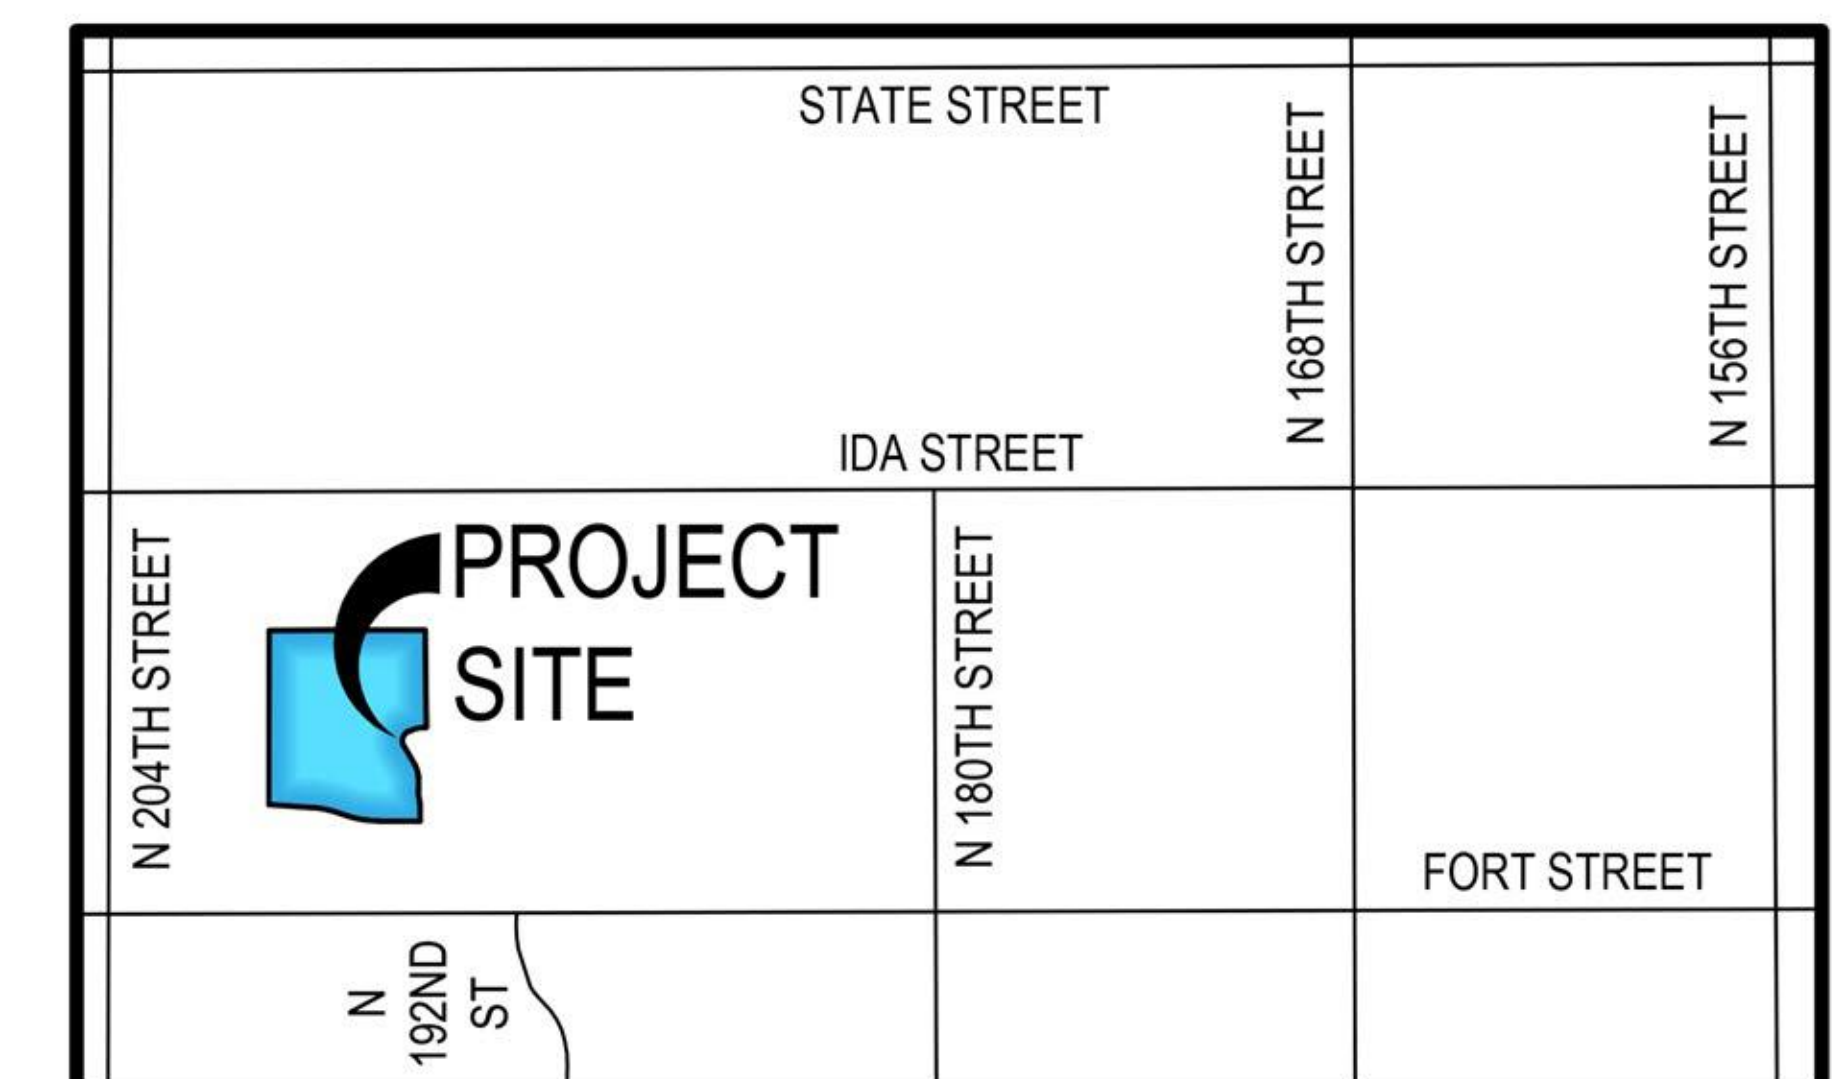

Avante

DEVELOPED
AND
MARKETED BY

FALCONE
Land Development

- ESTATE LOTS
- CUSTOM LOTS
- REGIONAL PARK

LOT SIZES ARE SUBJECT TO CHANGE.
FOR CORRECT LOT SIZE, SEE SURVEYOR'S
CERTIFICATE

VICINITY MAP

E & A CONSULTING GROUP, INC.